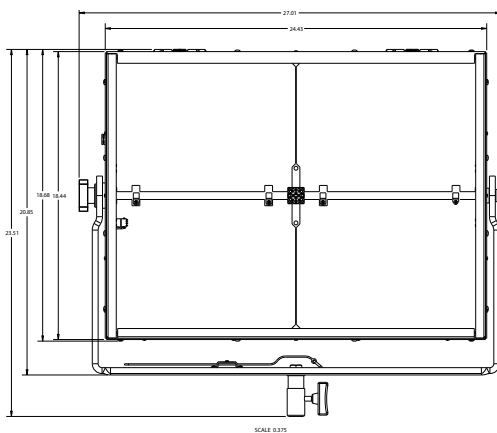

JAB Quad Daylight

NO DIFFUSER	@10 FEET	@15 FEET	@20 FEET
Lux	5,381	2,518	1,657
Foot Candles	500	234	154
30° DIFFUSER	@10 FEET	@15 FEET	@20 FEET
Lux	5,037	2,335	1,367
Foot Candles	468	217	127
55° DIFFUSER	@10 FEET	@15 FEET	@20 FEET
Lux	4,197	1,937	1,140
Foot Candles	390	180	106
80° DIFFUSER	@10 FEET	@15 FEET	@20 FEET
Lux	3,831	1,776	1,076
Foot Candles	356	165	100

SPECIFICATIONS

Control	Local, UIM, DMX
Source	LED, 5600K CCT, 92+ CRI
Cooling	Passive
Mounting	Baby Pin or Junior
Certifications	ETL (pending), CSA, CE and RoHS Compliant

FIXTURE DIMENSIONS

Length	339.0 mm	13.3 in
Width	326.5 mm	12.9 in
Height	554.9 mm	21.8 in
Weight	24.95 kg	55 lbs

CONTROL BOX DIMENSIONS

Length	390.0 mm	15.39 in
Width	188.4 mm	7.42 in
Height	314.9 mm	12.4 in
Weight	11.33 kg	25 lbs

POWER

Input Voltage	100-277v AC
Input Freq	50/60 Hz
Input Current	1300 Watts @ full

HIGHLIGHTS

- RoHS Compliant
- 500 foot candles @ 10 feet
- IP65 Rated
- Dimmable with no color shift
- No harmful UV or IR radiation