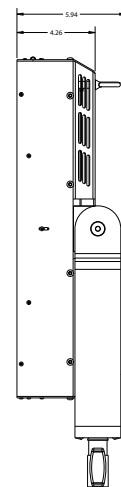

JAB Quad Daylight

NO DIFFUSER	@10 FEET	@15 FEET	@20 FEET
Lux	5,381	2,518	1,657
Foot Candles	500	234	154
30° DIFFUSER	@10 FEET	@15 FEET	@20 FEET
Lux	5,037	2,335	1,367
Foot Candles	468	217	127
55° DIFFUSER	@10 FEET	@15 FEET	@20 FEET
Lux	4,197	1,937	1,140
Foot Candles	390	180	106
80° DIFFUSER	@10 FEET	@15 FEET	@20 FEET
Lux	3,831	1,776	1,076
Foot Candles	356	165	100

SPECIFICATIONS

Control	Local, UIM, DMX
Source	LED, 5600K CCT, 92+ CRI
Cooling	Passive
Mounting	Baby Pin or Junior
Certifications	ETL (pending), CSA, CE and RoHS Compliant

FIXTURE DIMENSIONS

Length	339.0 mm	13.3 in
Width	326.5 mm	12.9 in
Height	554.9 mm	21.8 in
Weight	24.95 kg	55 lbs

CONTROL BOX DIMENSIONS

Length	390.0 mm	15.39 in
Width	188.4 mm	7.42 in
Height	314.9 mm	12.4 in
Weight	11.33 kg	25 lbs

POWER

Input Voltage	100-277v AC
Input Freq	50/60 Hz
Input Current	1300 Watts @ full

HIGHLIGHTS

- RoHS Compliant
- 500 foot candles @ 10 feet
- IP65 Rated
- Dimmable with no color shift
- No harmful UV or IR radiation