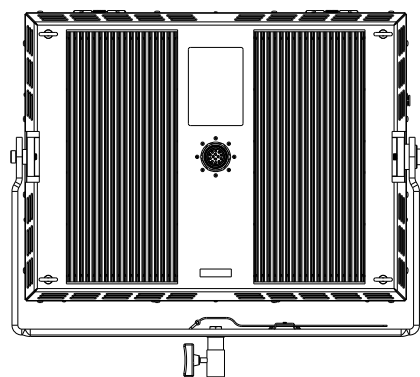

JAB Quad Daylight

NO DIFFUSER	@10 FEET	@15 FEET	@20 FEET
Lux	5,381	2,518	1,657
Foot Candles	500	234	154
30° DIFFUSER	@10 FEET	@15 FEET	@20 FEET
Lux	5,037	2,335	1,367
Foot Candles	468	217	127
55° DIFFUSER	@10 FEET	@15 FEET	@20 FEET
Lux	4,197	1,937	1,140
Foot Candles	390	180	106
80° DIFFUSER	@10 FEET	@15 FEET	@20 FEET
Lux	3,831	1,776	1,076
Foot Candles	356	165	100

SPECIFICATIONS

Control	Local, UIM, DMX
Source	LED, 5600K CCT, 92+ CRI
Cooling	Passive
Mounting	Baby Pin or Junior
Certifications	ETL (pending), CSA, CE and RoHS Compliant

FIXTURE DIMENSIONS

Length	339.0 mm	13.3 in
Width	326.5 mm	12.9 in
Height	554.9 mm	21.8 in
Weight	24.95 kg	55 lbs

CONTROL BOX DIMENSIONS

Length	390.0 mm	15.39 in
Width	188.4 mm	7.42 in
Height	314.9 mm	12.4 in
Weight	11.33 kg	25 lbs

POWER

Input Voltage	100-277v AC
Input Freq	50/60 Hz
Input Current	1300 Watts @ full

HIGHLIGHTS

- RoHS Compliant
- 500 foot candles @ 10 feet
- IP65 Rated
- Dimmable with no color shift
- No harmful UV or IR radiation