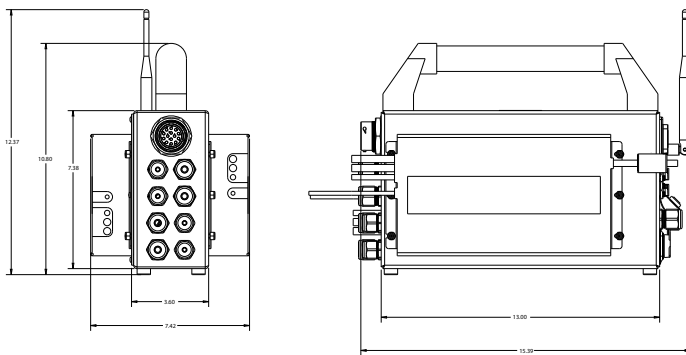

SPECIFICATIONS

Control	Local, UIM, DMX
Source	LED, 5600K CCT, 92+ CRI
Cooling	Passive
Mounting	Baby Pin or Junior
Certifications	ETL (pending), CSA, CE and RoHS Compliant

FIXTURE DIMENSIONS

Length	339.0 mm	13.3 in
Width	326.5 mm	12.9 in
Height	554.9 mm	21.8 in
Weight	24.95 kg	55 lbs

CONTROL BOX DIMENSIONS

Length	390.0 mm	15.39 in
Width	188.4 mm	7.42 in
Height	314.9 mm	12.4 in
Weight	11.33 kg	25 lbs

POWER

Input Voltage	100-277v AC
Input Freq	50/60 Hz
Input Current	1300 Watts @ full

HIGHLIGHTS