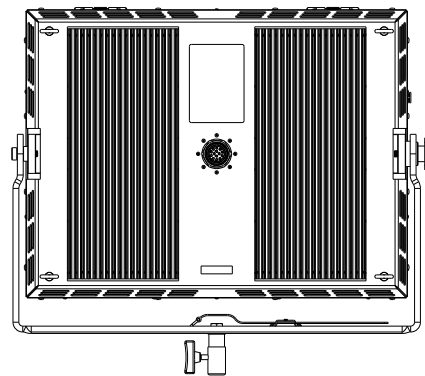

Punch Quad Daylight

NO DIFFUSER

	@10 FEET	@15 FEET	@20 FEET
Lux	10,762	5,036	3,314
Foot Candles	1,000	468	308

30° DIFFUSER

	@10 FEET	@15 FEET	@20 FEET
Lux	10,074	4,670	2,734
Foot Candles	936	434	254

55° DIFFUSER

	@10 FEET	@15 FEET	@20 FEET
Lux	8,394	3,874	2,280
Foot Candles	780	360	212

80° DIFFUSER

	@10 FEET	@15 FEET	@20 FEET
Lux	7,662	3,552	2,152
Foot Candles	712	330	200

SPECIFICATIONS

Control	Local, UIM, DMX
Source	LED, 5600K CCT, 92+ CRI
Cooling	Passive
Mounting	Junior
Certifications	ETL, CSA, CE and RoHS Compliant

FIXTURE DIMENSIONS

Length	927.1 mm	36.5 in
Width	150.8 mm	6.5 in
Height	609.6 mm	24 in
Weight	49.89 kg	110 lbs

CONTROL BOX DIMENSIONS

Length	390.0 mm	15.39 in
Width	188.4 mm	7.42 in
Height	419.1 mm	16.5 in
Weight	22.68 kg	50 lbs

POWER

Input Voltage	100-277v AC
Input Freq	50/60 Hz
Input Current	2600 Watts @ full

HIGHLIGHTS

- RoHS Compliant
- 1,000 foot candles @ 10 feet
- IP65 Rated
- Dimmable with no color shift
- No harmful UV or IR radiation

©2023 Sturdy Corporation. All rights reserved. As technical advancements continue, all specifications are subject to change without notice.