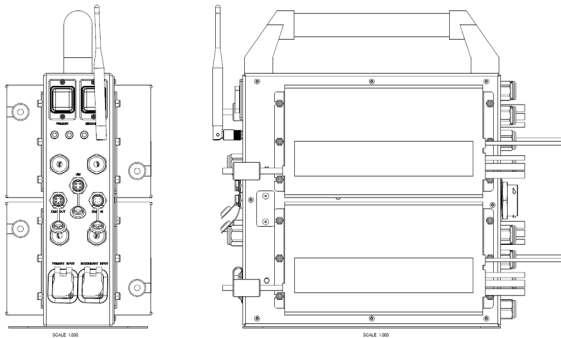

Punch Quad Daylight

NO DIFFUSER

	@10 FEET	@15 FEET	@20 FEET
Lux	10,762	5,036	3,314
Foot Candles	1,000	468	308

30° DIFFUSER

	@10 FEET	@15 FEET	@20 FEET
Lux	10,074	4,670	2,734
Foot Candles	936	434	254

55° DIFFUSER

	@10 FEET	@15 FEET	@20 FEET
Lux	8,394	3,874	2,280
Foot Candles	780	360	212

80° DIFFUSER

	@10 FEET	@15 FEET	@20 FEET
Lux	7,662	3,552	2,152
Foot Candles	712	330	200

SPECIFICATIONS

Control	Local, UIM, DMX
Source	LED, 5600K CCT, 92+ CRI
Cooling	Passive
Mounting	Junior
Certifications	ETL, CSA, CE and RoHS Compliant

FIXTURE DIMENSIONS

Length	927.1 mm	36.5 in
Width	150.8 mm	6.5 in
Height	609.6 mm	24 in
Weight	49.89 kg	110 lbs

CONTROL BOX DIMENSIONS

Length	390.0 mm	15.39 in
Width	188.4 mm	7.42 in
Height	419.1 mm	16.5 in
Weight	22.68 kg	50 lbs

POWER

Input Voltage	100-277v AC
Input Freq	50/60 Hz
Input Current	2600 Watts @ full

HIGHLIGHTS

- RoHS Compliant
- 1,000 foot candles @ 10 feet
- IP65 Rated
- Dimmable with no color shift
- No harmful UV or IR radiation

©2023 Sturdy Corporation. All rights reserved. As technical advancements continue, all specifications are subject to change without notice.