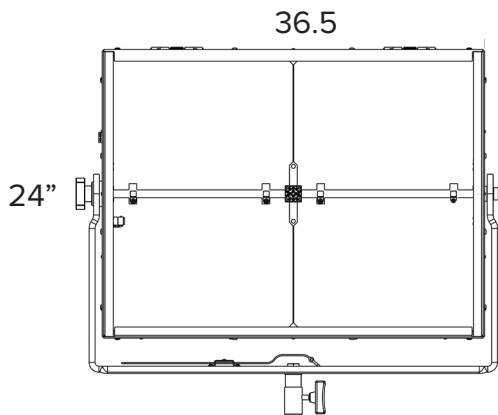

Punch Quad Daylight

NO DIFFUSER

	@10 FEET	@15 FEET	@20 FEET
Lux	10,762	5,036	3,314
Foot Candles	1,000	468	308

30° DIFFUSER

	@10 FEET	@15 FEET	@20 FEET
Lux	10,074	4,670	2,734
Foot Candles	936	434	254

55° DIFFUSER

	@10 FEET	@15 FEET	@20 FEET
Lux	8,394	3,874	2,280
Foot Candles	780	360	212

80° DIFFUSER

	@10 FEET	@15 FEET	@20 FEET
Lux	7,662	3,552	2,152
Foot Candles	712	330	200

SPECIFICATIONS

Control	Local, UIM, DMX
Source	LED, 5600K CCT, 92+ CRI
Cooling	Passive
Mounting	Junior
Certifications	ETL, CSA, CE and RoHS Compliant

FIXTURE DIMENSIONS

Length	927.1 mm	36.5 in
Width	150.8 mm	6.5 in
Height	609.6 mm	24 in
Weight	49.89 kg	110 lbs

CONTROL BOX DIMENSIONS

Length	390.0 mm	15.39 in
Width	188.4 mm	7.42 in
Height	419.1 mm	16.5 in
Weight	22.68 kg	50 lbs

POWER

Input Voltage	100-277v AC
Input Freq	50/60 Hz
Input Current	2600 Watts @ full

HIGHLIGHTS

- RoHS Compliant
- 1,000 foot candles @ 10 feet
- IP65 Rated
- Dimmable with no color shift
- No harmful UV or IR radiation

©2023 Sturdy Corporation. All rights reserved. As technical advancements continue, all specifications are subject to change without notice.