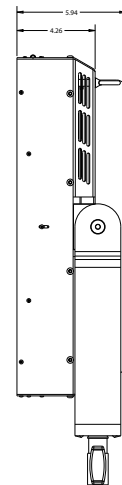

Punch Quad Daylight

NO DIFFUSER

	@10 FEET	@15 FEET	@20 FEET
Lux	10,762	5,036	3,314
Foot Candles	1,000	468	308

30° DIFFUSER

	@10 FEET	@15 FEET	@20 FEET
Lux	10,074	4,670	2,734
Foot Candles	936	434	254

55° DIFFUSER

	@10 FEET	@15 FEET	@20 FEET
Lux	8,394	3,874	2,280
Foot Candles	780	360	212

80° DIFFUSER

	@10 FEET	@15 FEET	@20 FEET
Lux	7,662	3,552	2,152
Foot Candles	712	330	200

SPECIFICATIONS

Control	Local, UIM, DMX
Source	LED, 5600K CCT, 92+ CRI
Cooling	Passive
Mounting	Junior
Certifications	ETL, CSA, CE and RoHS Compliant

FIXTURE DIMENSIONS

Length	927.1 mm	36.5 in
Width	150.8 mm	6.5 in
Height	609.6 mm	24 in
Weight	49.89 kg	110 lbs

CONTROL BOX DIMENSIONS

Length	390.0 mm	15.39 in
Width	188.4 mm	7.42 in
Height	419.1 mm	16.5 in
Weight	22.68 kg	50 lbs

POWER

Input Voltage	100-277v AC
Input Freq	50/60 Hz
Input Current	2600 Watts @ full

HIGHLIGHTS

- RoHS Compliant
- 1,000 foot candles @ 10 feet
- IP65 Rated
- Dimmable with no color shift
- No harmful UV or IR radiation

©2023 Sturdy Corporation. All rights reserved. As technical advancements continue, all specifications are subject to change without notice.