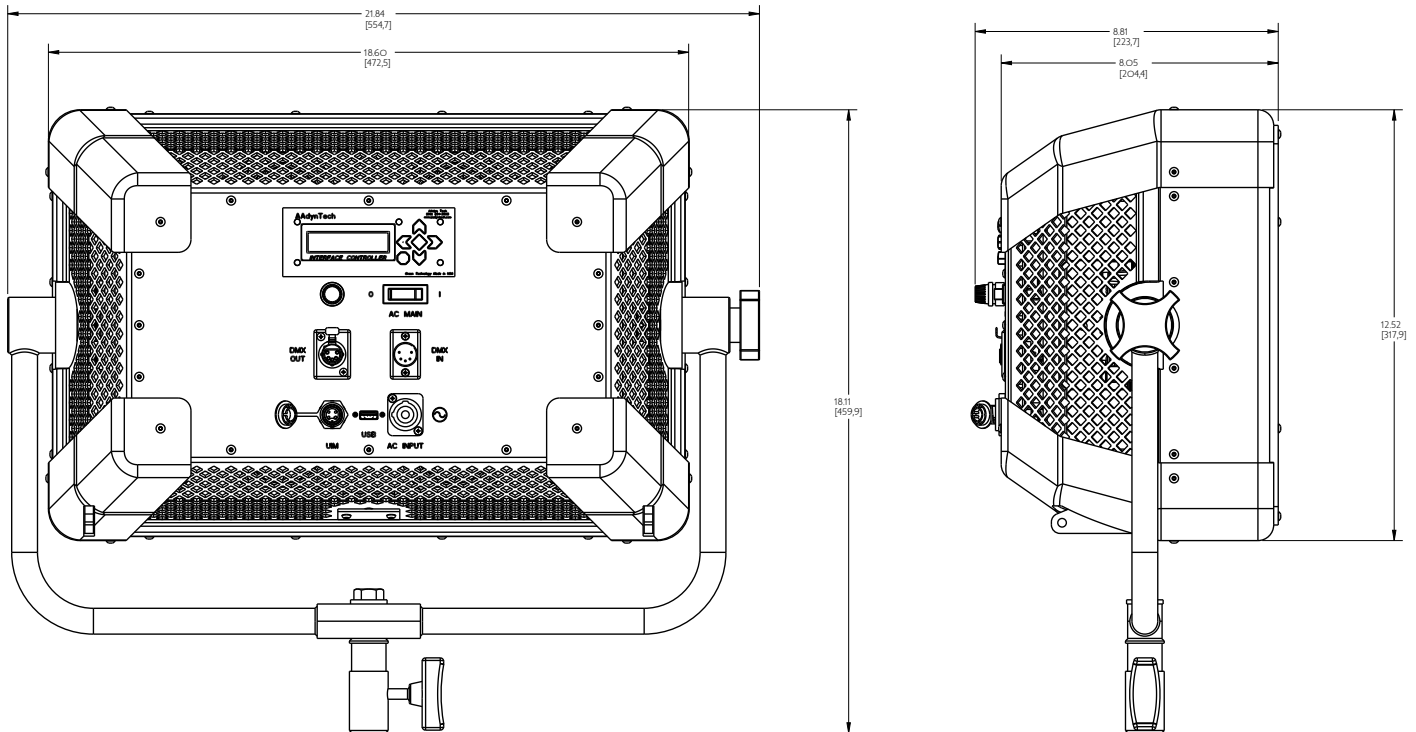

JAB Spectral Duo

Photometric Data with Standard 55* Diffuser

TEMP 5600K	@10 FEET	@15 FEET	@20 FEET
Lux	2,830	1,980	1,415
Foot Candles	262	184	130
TEMP 4500K	@10 FEET	@15 FEET	@20 FEET
Lux	3,650	2,555	1,825
Foot Candles	340	237	170
TEMP 2800K	@10 FEET	@15 FEET	@20 FEET
Lux	970	680	485
Foot Candles	90	63	45

SPECIFICATIONS

Control	UIM, Wired DMX & Wireless Capable
Source	LED 2800k – 10,000k
Cooling	Passive / Active
Mounting	Jr Pin/ 28mm Spigot
Certifications	ETL, UL Pending & RoHS Compliant

DIMENSIONS

Length including yoke	21.84 in.	554.7 mm
Height including yoke	18.11 in.	459.9 mm
Depth	8.05 in.	204.4 mm
Aperture	16.5 x 10.5 in.	419.1 x 266.7 mm
Weight	30 lbs	13.61kg

POWER

Input Voltage	100-240 VAC
Input Freq	50/60 Hz
Input Current	7.4 amps @ 120V 890 watts @ full brightness

©2023 Sturdy Corporation. All rights reserved. As technical advancements continue, all specifications are subject to change without notice.