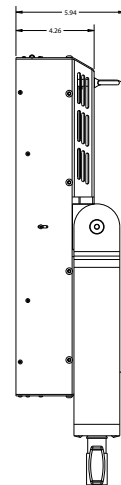

JAB Quad Variable

NO DIFFUSER

	@10 FEET	@15 FEET	@20 FEET
Lux	4,768	2,217	1,313
Foot Candles	443	206	122

30° DIFFUSER

	@10 FEET	@15 FEET	@20 FEET
Lux	4,337	1,991	1,184
Foot Candles	403	185	110

55° DIFFUSER

	@10 FEET	@15 FEET	@20 FEET
Lux	3,573	1,668	1,001
Foot Candles	332	155	93

80° DIFFUSER

	@10 FEET	@15 FEET	@20 FEET
Lux	3,282	1,528	925
Foot Candles	305	142	86

SPECIFICATIONS

Control	Local, UIM, DMX
Source	LED, 2800k - 6000k CCT, 92+ CRI
Cooling	Passive
Mounting	Baby Pin or Junior
Certifications	ETL, CSA, CE and RoHS Compliant

FIXTURE DIMENSIONS

Length	617.2 mm	24.3 in
Width	150.9 mm	5.94 in
Height	474.5 mm	18.68 in
Weight	24.95 kg	55 lbs

CONTROL BOX DIMENSIONS

Length	390.0 mm	15.39 in
Width	188.4 mm	7.42 in
Height	314.2 mm	12.37 in
Weight	11.33 kg	25 lbs

POWER

Input Voltage	100-277v AC
Input Freq	50/60 Hz
Input Current	1300 Watts @ full

HIGHLIGHTS

- RoHS Compliant
- 500 foot candles @ 10 feet
- IP65 Rated
- Dimmable with no color shift
- No harmful UV or IR radiation

©2023 Sturdy Corporation. All rights reserved. As technical advancements continue, all specifications are subject to change without notice.