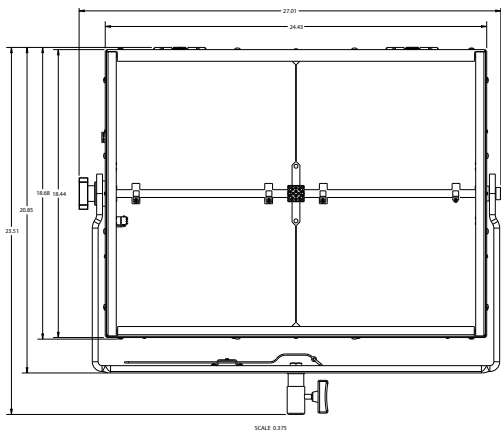

JAB Quad Variable

NO DIFFUSER

	@10 FEET	@15 FEET	@20 FEET
Lux	4,768	2,217	1,313
Foot Candles	443	206	122

30° DIFFUSER

	@10 FEET	@15 FEET	@20 FEET
Lux	4,337	1,991	1,184
Foot Candles	403	185	110

55° DIFFUSER

	@10 FEET	@15 FEET	@20 FEET
Lux	3,573	1,668	1,001
Foot Candles	332	155	93

80° DIFFUSER

	@10 FEET	@15 FEET	@20 FEET
Lux	3,282	1,528	925
Foot Candles	305	142	86

SPECIFICATIONS

Control	Local, UIM, DMX
Source	LED, 2800k - 6000k CCT, 92+ CRI
Cooling	Passive
Mounting	Baby Pin or Junior
Certifications	ETL, CSA, CE and RoHS Compliant

FIXTURE DIMENSIONS

Length	617.2 mm	24.3 in
Width	150.9 mm	5.94 in
Height	474.5 mm	18.68 in
Weight	24.95 kg	55 lbs

CONTROL BOX DIMENSIONS

Length	390.0 mm	15.39 in
Width	188.4 mm	7.42 in
Height	314.2 mm	12.37 in
Weight	11.33 kg	25 lbs

POWER

Input Voltage	100-277v AC
Input Freq	50/60 Hz
Input Current	1300 Watts @ full

HIGHLIGHTS

- RoHS Compliant
- 500 foot candles @ 10 feet
- IP65 Rated
- Dimmable with no color shift
- No harmful UV or IR radiation

©2023 Sturdy Corporation. All rights reserved. As technical advancements continue, all specifications are subject to change without notice.