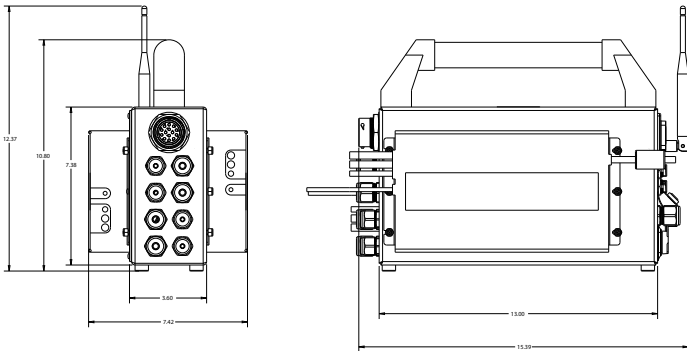

JAB Quad Variable

NO DIFFUSER

	@10 FEET	@15 FEET	@20 FEET
Lux	4,768	2,217	1,313
Foot Candles	443	206	122

30° DIFFUSER

	@10 FEET	@15 FEET	@20 FEET
Lux	4,337	1,991	1,184
Foot Candles	403	185	110

55° DIFFUSER

	@10 FEET	@15 FEET	@20 FEET
Lux	3,573	1,668	1,001
Foot Candles	332	155	93

80° DIFFUSER

	@10 FEET	@15 FEET	@20 FEET
Lux	3,282	1,528	925
Foot Candles	305	142	86

SPECIFICATIONS

Control	Local, UIM, DMX
Source	LED, 2800k - 6000k CCT, 92+ CRI
Cooling	Passive
Mounting	Baby Pin or Junior
Certifications	ETL, CSA, CE and RoHS Compliant

FIXTURE DIMENSIONS

Length	617.2 mm	24.3 in
Width	150.9 mm	5.94 in
Height	474.5 mm	18.68 in
Weight	24.95 kg	55 lbs

CONTROL BOX DIMENSIONS

Length	390.0 mm	15.39 in
Width	188.4 mm	7.42 in
Height	314.2 mm	12.37 in
Weight	11.33 kg	25 lbs

POWER

Input Voltage	100-277v AC
Input Freq	50/60 Hz
Input Current	1300 Watts @ full

HIGHLIGHTS

- RoHS Compliant
- 500 foot candles @ 10 feet
- IP65 Rated
- Dimmable with no color shift
- No harmful UV or IR radiation

©2023 Sturdy Corporation. All rights reserved. As technical advancements continue, all specifications are subject to change without notice.