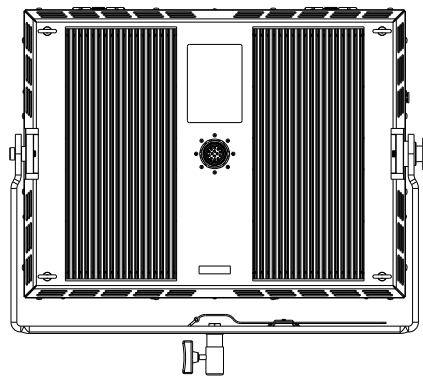

JAB Quad Variable

NO DIFFUSER

	@10 FEET	@15 FEET	@20 FEET
Lux	4,768	2,217	1,313
Foot Candles	443	206	122

30° DIFFUSER

	@10 FEET	@15 FEET	@20 FEET
Lux	4,337	1,991	1,184
Foot Candles	403	185	110

55° DIFFUSER

	@10 FEET	@15 FEET	@20 FEET
Lux	3,573	1,668	1,001
Foot Candles	332	155	93

80° DIFFUSER

	@10 FEET	@15 FEET	@20 FEET
Lux	3,282	1,528	925
Foot Candles	305	142	86

SPECIFICATIONS

Control	Local, UIM, DMX
Source	LED, 2800k - 6000k CCT, 92+ CRI
Cooling	Passive
Mounting	Baby Pin or Junior
Certifications	ETL, CSA, CE and RoHS Compliant

FIXTURE DIMENSIONS

Length	617.2 mm	24.3 in
Width	150.9 mm	5.94 in
Height	474.5 mm	18.68 in
Weight	24.95 kg	55 lbs

CONTROL BOX DIMENSIONS

Length	390.0 mm	15.39 in
Width	188.4 mm	7.42 in
Height	314.2 mm	12.37 in
Weight	11.33 kg	25 lbs

POWER

Input Voltage	100-277v AC
Input Freq	50/60 Hz
Input Current	1300 Watts @ full

HIGHLIGHTS

- RoHS Compliant
- 500 foot candles @ 10 feet
- IP65 Rated
- Dimmable with no color shift
- No harmful UV or IR radiation

©2023 Sturdy Corporation. All rights reserved. As technical advancements continue, all specifications are subject to change without notice.