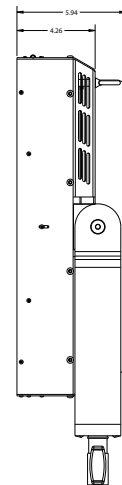

©2023 Sturdy Corporation. All rights reserved. As technical advancements continue, all specifications are subject to change without notice.