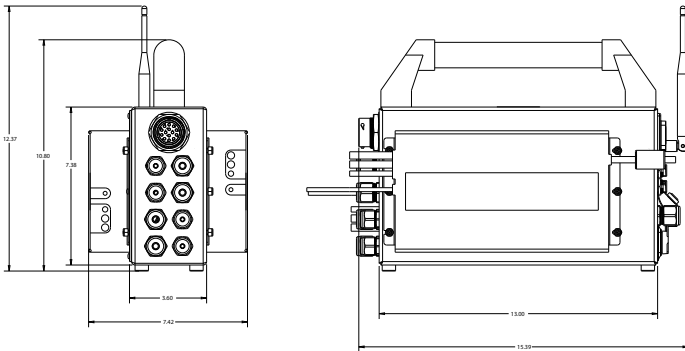

	@10 FEET	@15 FEET	@20 FEET
Lux	4,197	1,937	1,140
Foot Candles	390	180	106

80° DIFFUSER

	@10 FEET	@15 FEET	@20 FEET
Lux	3,831	1,776	1,076
Foot Candles	356	165	100

SPECIFICATIONS

Control	Local, UIM, DMX
Source	LED, 5600K CCT, 92+ CRI
Cooling	Passive
Mounting	Baby Pin or Junior
Certifications	ETL, CSA, CE and RoHS Compliant

FIXTURE DIMENSIONS

Length	617.2 mm	24.3 in
Width	150.9 mm	5.94 in
Height	474.5 mm	18.68 in
Weight	24.95 kg	55 lbs

CONTROL BOX DIMENSIONS

Length	390.0 mm	15.39 in
Width	188.4 mm	7.42 in
Height	314.2 mm	12.37 in
Weight	11.33 kg	25 lbs