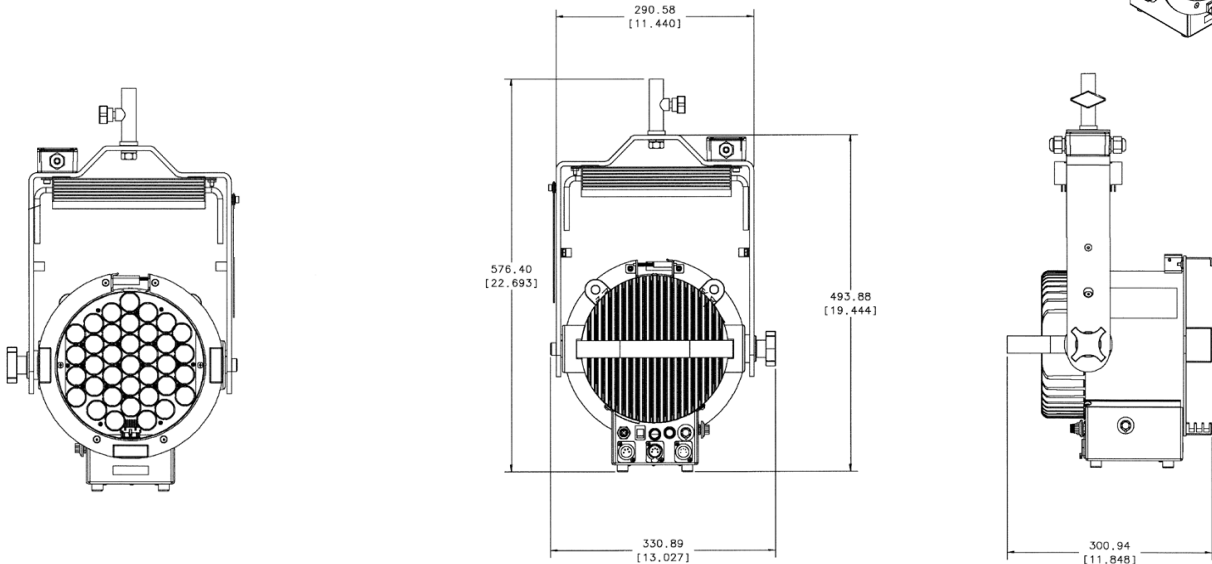

SPECIFICATIONS

Control	Local, UIM, DMX
Source	LED, 5600K CCT
Cooling	Passive
Mounting	Baby Pin or Junior
Certifications	ETL, CSA, CE and RoHS Compliant

DIMENSIONS

Length	339.0 mm	13.3 in
Width	326.5 mm	12.9 in
Height	554.9 mm	21.8 in
Weight	8.9 kg	19.5 lbs

POWER

Input Voltage	100-277v AC	Battery (30v DC)
Input Freq	50/60 Hz	
Input Current	1.77 Amp @ 120V	212 Watts @ full
Connection	US NEMA 5-15	

DIFFUSER	BEAM ANGLE	FIELD ANGLE
0°	14.1°	17.1°
5°	17.6°	22.6°
15°	19.2°	30.6°
30°	28.4°	48.5°
55°	50.1°	73.8°

At 90° angle to incident surface

HIGHLIGHTS

- RoHS Compliant
- 3,520 foot candles @ 10 feet
- Daylight-Balanced at 5600K CCT
- Dimmable with no color shift
- Draws 1.77 amps at max output
- No harmful UV or IR radiation