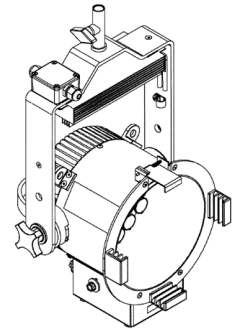

JAB Hurricane

NO DIFFUSER	@10 FEET	@15 FEET	@20 FEET
Lux	37,800	16,880	9,880
Foot Candles	3,520	1,570	917
15° DIFFUSER	@10 FEET	@15 FEET	@20 FEET
Lux	27,150	12,190	7,170
Foot Candles	2,525	1,132	667
30° DIFFUSER	@10 FEET	@15 FEET	@20 FEET
Lux	7,688	3,405	1,975
Foot Candles	715	316	183
55° DIFFUSER	@10 FEET	@15 FEET	@20 FEET
Lux	2,875	1,275	750
Foot Candles	268	119	70

SPECIFICATIONS

Control	Local, UIM, DMX
Source	LED, 5600K CCT
Cooling	Passive
Mounting	Baby Pin or Junior
Certifications	ETL, CSA, CE and RoHS Compliant

DIMENSIONS

Length	339.0 mm	13.3 in
Width	326.5 mm	12.9 in
Height	554.9 mm	21.8 in
Weight	8.9 kg	19.5 lbs

POWER

Input Voltage	100-277v AC	Battery (30v DC)
Input Freq	50/60 Hz	
Input Current	1.77 Amp @ 120V	212 Watts @ full
Connection	US NEMA 5-15	

DIFFUSER	BEAM ANGLE	FIELD ANGLE
0°	14.1°	17.1°
5°	17.6°	22.6°
15°	19.2°	30.6°
30°	28.4°	48.5°
55°	50.1°	73.8°

At 90° angle to incident surface

HIGHLIGHTS

- RoHS Compliant
- 3,520 foot candles @ 10 feet
- Daylight-Balanced at 5600K CCT
- Dimmable with no color shift
- Draws 1.77 amps at max output
- No harmful UV or IR radiation

©2023 Sturdy Corporation. All rights reserved. As technical advancements continue, all specifications are subject to change without notice.