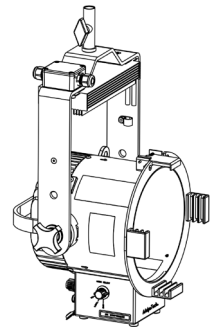

JAB Hurricane Cinema

NO DIFFUSER	@10 FEET	@15 FEET	@20 FEET
Lux	16,224	7,737	3,990
Foot Candles	1,508	720	370
5° DIFFUSER	@10 FEET	@15 FEET	@20 FEET
Lux	12,400	5,547	3,090
Foot Candles	1,152	515	287
15° DIFFUSER	@10 FEET	@15 FEET	@20 FEET
Lux	10,210	4,590	2,620
Foot Candles	948	426	243
30° DIFFUSER	@10 FEET	@15 FEET	@20 FEET
Lux	5,230	2,364	1,380
Foot Candles	486	220	128
55° DIFFUSER	@10 FEET	@15 FEET	@20 FEET
Lux	2,192	1,022	690
Foot Candles	204	95	65

SPECIFICATIONS

Control	Local, UIM, DMX
Source	LED, 5600K CCT, 92+ CRI
Cooling	Passive
Mounting	Baby Pin or Junior
Certifications	ETL, UL, CSA, CE and RoHS Compliant

DIMENSIONS

Length	339.0 mm	13.3 in
Width	326.5 mm	12.9 in
Height	554.9 mm	21.8 in
Weight	8.9 kg	19.5 lbs

POWER

Input Voltage	100-277v AC	Battery (48v DC)
Input Freq	50/60 Hz	
Input Current	1.77 Amp @ 120V	212 Watts @ full
Connection	US NEMA 5-15	

DIFFUSER	BEAM ANGLE	FIELD ANGLE
0°	14.1°	17.1°
5°	17.6°	22.6°
15°	19.2°	30.6°
30°	28.4°	48.5°
55°	50.1°	73.8°

At 90° angle to incident surface

HIGHLIGHTS

- RoHS Compliant
- 1,508 foot candles @ 10 feet
- Daylight-Balanced at 5600K CCT
- Dimmable with no color shift
- Draws 1.77 amps at max output
- No harmful UV or IR radiation

©2023 Sturdy Corporation. All rights reserved. As technical advancements continue, all specifications are subject to change without notice.