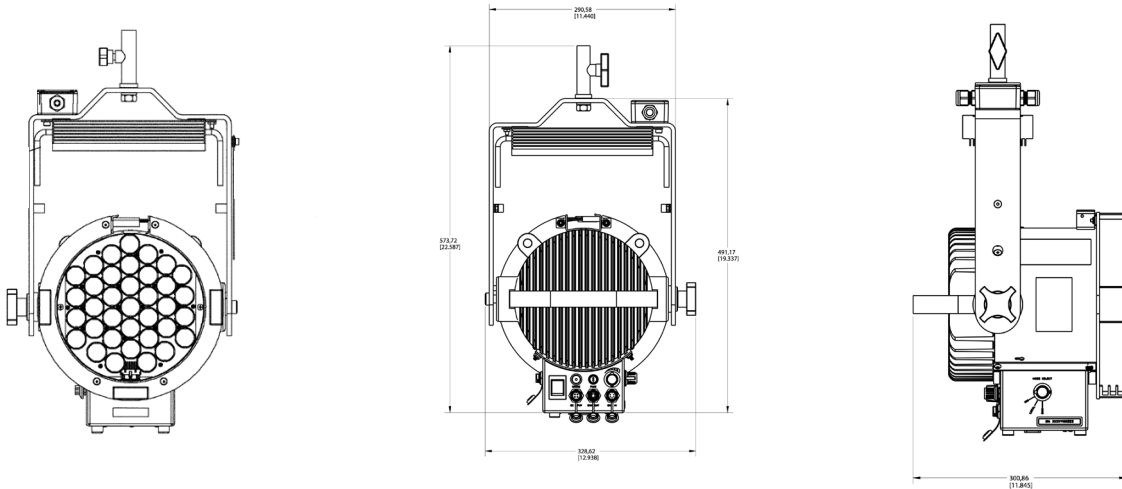

SPECIFICATIONS

Control	Local, UIM, DMX
Source	LED, 5600K CCT, 92+ CRI
Cooling	Passive
Mounting	Baby Pin or Junior
Certifications	ETL, UL, CSA, CE and RoHS Compliant

DIMENSIONS

Length	339.0 mm	13.3 in
Width	326.5 mm	12.9 in
Height	554.9 mm	21.8 in
Weight	8.9 kg	19.5 lbs

POWER

Input Voltage	100-277v AC	Battery (48v DC)
Input Freq	50/60 Hz	
Input Current	1.77 Amp @ 120V	212 Watts @ full
Connection	US NEMA 5-15	

DIFFUSER	BEAM ANGLE	FIELD ANGLE
0°	14.1°	17.1°
5°	17.6°	22.6°
15°	19.2°	30.6°
30°	28.4°	48.5°
55°	50.1°	73.8°

At 90° angle to incident surface

HIGHLIGHTS

- RoHS Compliant
- 1,508 foot candles @ 10 feet
- Daylight-Balanced at 5600K CCT
- Dimmable with no color shift
- Draws 1.77 amps at max output
- No harmful UV or IR radiation