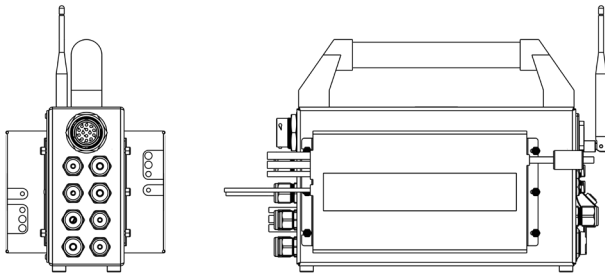

## FIXTURE DIMENSIONS

Length	464.8 mm	18.3 in
Width	150.9 mm	5.94 in
Height	320.0 mm	12.6 in
Weight	12.5 kg	28 lbs

## CONTROL BOX DIMENSIONS

Length	390.0 mm	15.39 in
Width	188.4 mm	7.42 in
Height	314.2 mm	12.37 in
Weight	11.33 kg	25 lbs