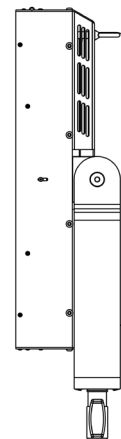

©2023 Sturdy Corporation. All rights reserved. As technical advancements continue, all specifications are subject to change without notice.