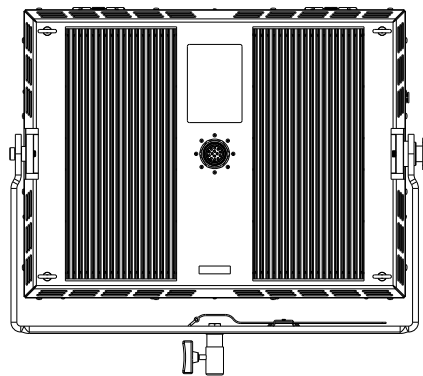

©2023 Sturdy Corporation. All rights reserved. As technical advancements continue, all specifications are subject to change without notice.