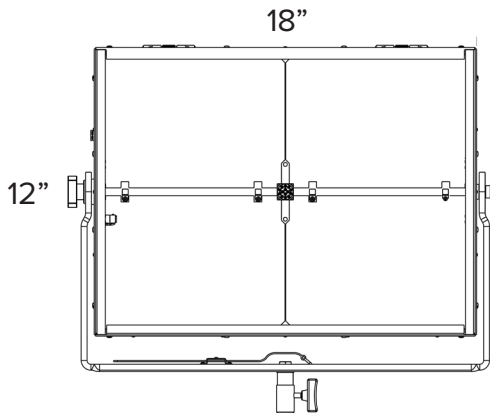

©2023 Sturdy Corporation. All rights reserved. As technical advancements continue, all specifications are subject to change without notice.