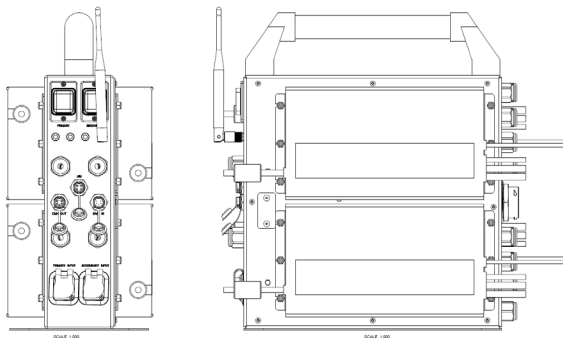

Punch Quad Daylight

| NO DIFFUSER | @10 FEET | @15 FEET | @20 FEET |
|---------------------|-----------------|-----------------|-----------------|
| Lux | 10,762 | 5,036 | 3,314 |
| Foot Candles | 1,000 | 468 | 308 |
| 30° DIFFUSER | @10 FEET | @15 FEET | @20 FEET |
| Lux | 10,074 | 4,670 | 2,734 |
| Foot Candles | 936 | 434 | 254 |
| 55° DIFFUSER | @10 FEET | @15 FEET | @20 FEET |
| Lux | 8,394 | 3,874 | 2,280 |
| Foot Candles | 780 | 360 | 212 |
| 80° DIFFUSER | @10 FEET | @15 FEET | @20 FEET |
| Lux | 7,662 | 3,552 | 2,152 |
| Foot Candles | 712 | 330 | 200 |

FIXTURE DIMENSIONS

| | | |
|--------|----------|---------|
| Length | 927.1 mm | 36.5 in |
| Width | 150.8 mm | 6.5 in |
| Height | 609.6 mm | 24 in |
| Weight | 49.89 kg | 110 lbs |

CONTROL BOX DIMENSIONS

| | | |
|--------|----------|----------|
| Length | 390.0 mm | 15.39 in |
| Width | 188.4 mm | 7.42 in |
| Height | 419.1 mm | 16.5 in |
| Weight | 22.68 kg | 50 lbs |

POWER

| | |
|---------------|-------------------|
| Input Voltage | 100-277v AC |
| Input Freq | 50/60 Hz |
| Input Current | 2600 Watts @ full |