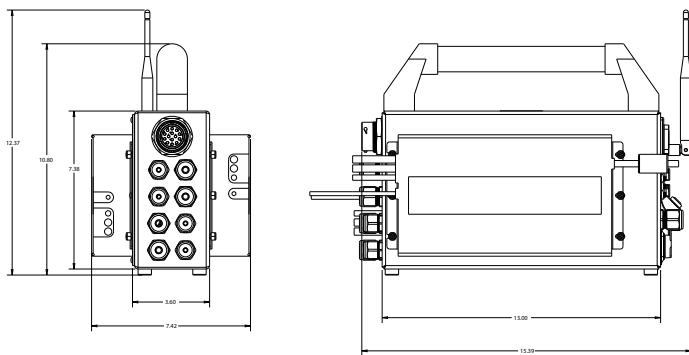

Punch Quad Daylight

NO DIFFUSER	@10 FEET	@15 FEET	@20 FEET
Lux	10,762	5,036	3,314
Foot Candles	1,000	468	308

30° DIFFUSER	@10 FEET	@15 FEET	@20 FEET
Lux	10,074	4,670	2,734
Foot Candles	936	434	254

55° DIFFUSER	@10 FEET	@15 FEET	@20 FEET
Lux	8,394	3,874	2,280
Foot Candles	780	360	212

80° DIFFUSER	@10 FEET	@15 FEET	@20 FEET
Lux	7,662	3,552	2,152
Foot Candles	712	330	200

SPECIFICATIONS

Control	Local, UIM, DMX
Source	LED, 5600K CCT, 92+ CRI
Cooling	Passive
Mounting	Junior
Certifications	ETL, CSA, CE and RoHS Compliant

FIXTURE DIMENSIONS

Length	927.1 mm	36.5 in
Width	150.8 mm	6.5 in
Height	609.6 mm	24 in
Weight	49.89 kg	110 lbs

CONTROL BOX DIMENSIONS

Length	390.0 mm	15.39 in
Width	188.4 mm	7.42 in
Height	419.1 mm	16.5 in
Weight	22.68 kg	50 lbs