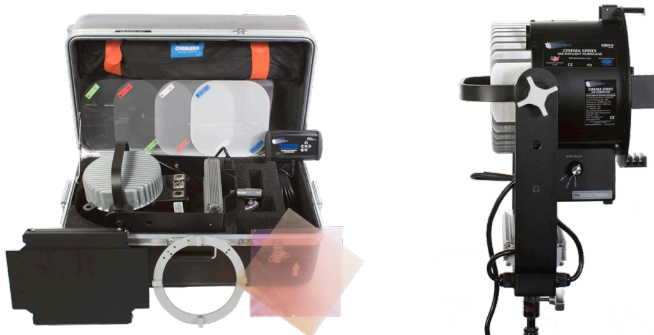

NEW! | CINEMA SERIES

JAB Hurricane Cinema

92+
CRI

The AAdynTech JAB Hurricane is the most powerful compact all-weather IP65 rated LED fixture available on the market today. Now the JAB Hurricane is coupled with high CRI (92+) performance to create the JAB Hurricane Cinema fixture. It delivers an impressive 1,508 fc @ 10 feet while consuming only 1.77 amps at full power and can also be operated via 48 volt DC battery power making it ideal for any remote production where power is limited. The IP65 rating totally protects the Hurricane from dust and water from any direction. The JAB Hurricane Cinema boasts fan-less convection cooling. Specially designed holographic lenses provide high optical efficiency by creating a single light-source, eliminating multiple shadows. These four quick change lenses vary the beam angle between between very narrow, narrow, medium and flood while maintaining a flat, even illumination field. Passive convection cooling provides silent operation and instant ON at all times ensures no warm-up wait time on set.